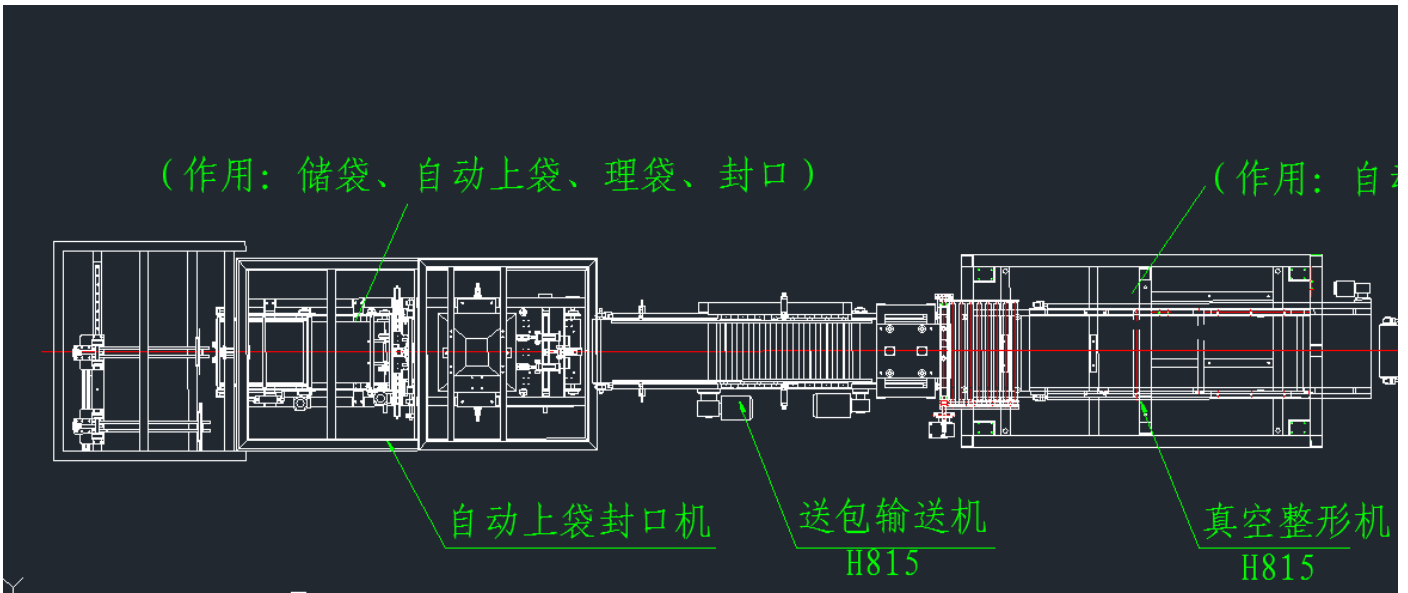

5) Bag Size Ranges

PZB-900-F8:

240mm ≤ bag width ≤ 340mm; 330mm ≤ bag length ≤ 530mm

vacuumed bag thickness ≤ 70

vacuumed bag length ≤ 430

vacuumed bag width ≤ 340

The actual bag samples are needed to be tested

PZB-900-10 制袋参数图纸:

5.0kg: opa1.5/pe12.5

10kg: opa1.5/pe14.5

适用范围

一、包装部分适用范围

1、自动上袋封口机(Ordinary packing)

F10: 300mm ≤ 包装袋宽度 bag width ≤ 400mm

460mm ≤ 包装袋外长度 bag length ≤ 600mm (在此范围内可能可以用)