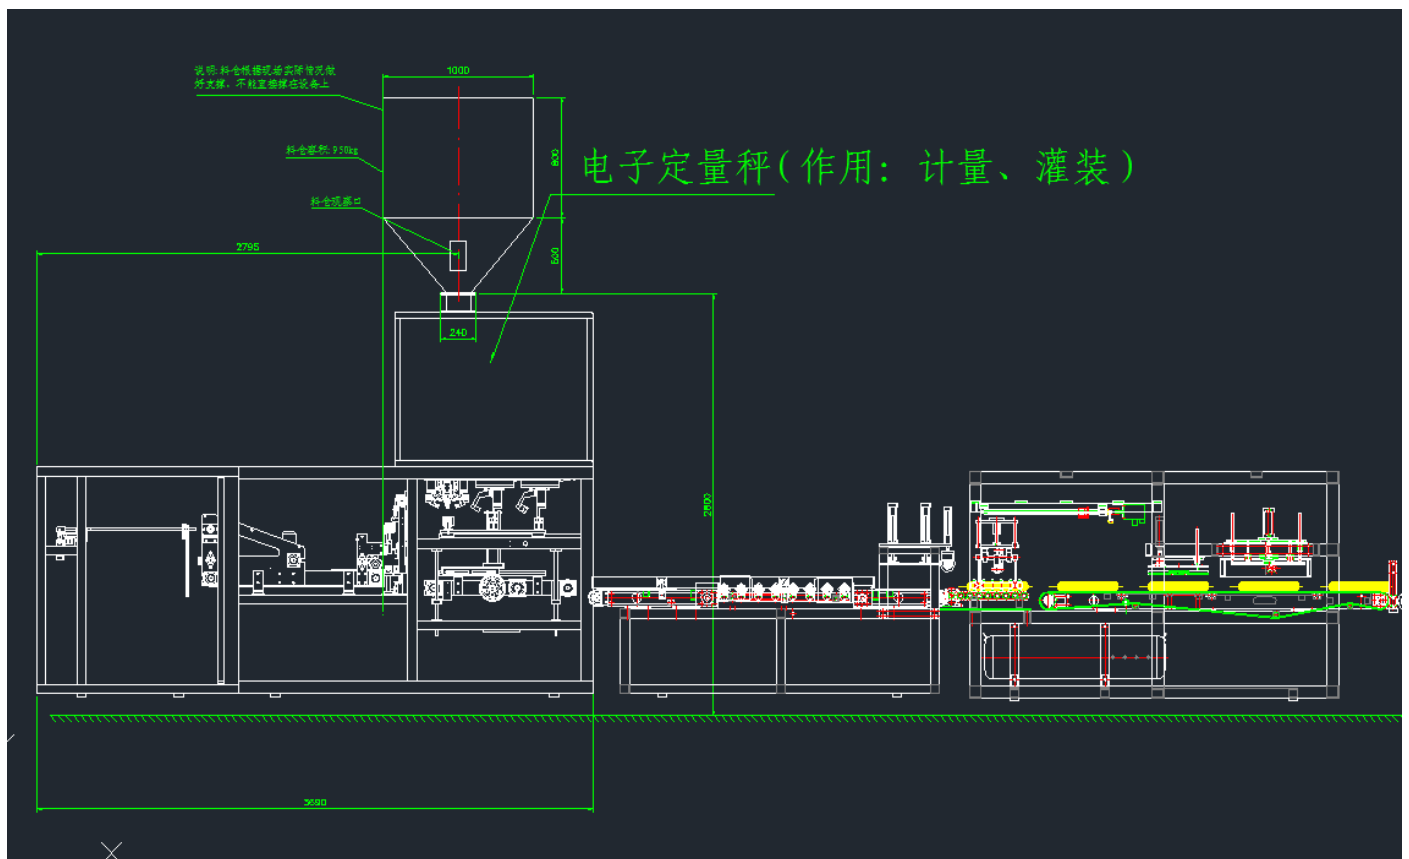

5) Bag Size Ranges

PZB-900-F8:

240mm ≤ bag width ≤ 340mm; 330mm ≤ bag length ≤ 530mm

vacuumed bag thickness ≤ 70

vacuumed bag length ≤ 430

vacuumed bag width ≤ 340

The actual bag samples are needed to be tested

PZB-900-10 制袋参数图纸:

5.0kg: opa1.5/pe12.5

10kg: opa1.5/pe14.5

适用范围

一、包装部分适用范围

1、自动上袋封口机(Ordinary packing)

F10: 300mm ≤ 包装袋宽度 bag width ≤ 400mm

460mm ≤ 包装袋外长度 bag length ≤ 600mm (在此范围内可能可以用)