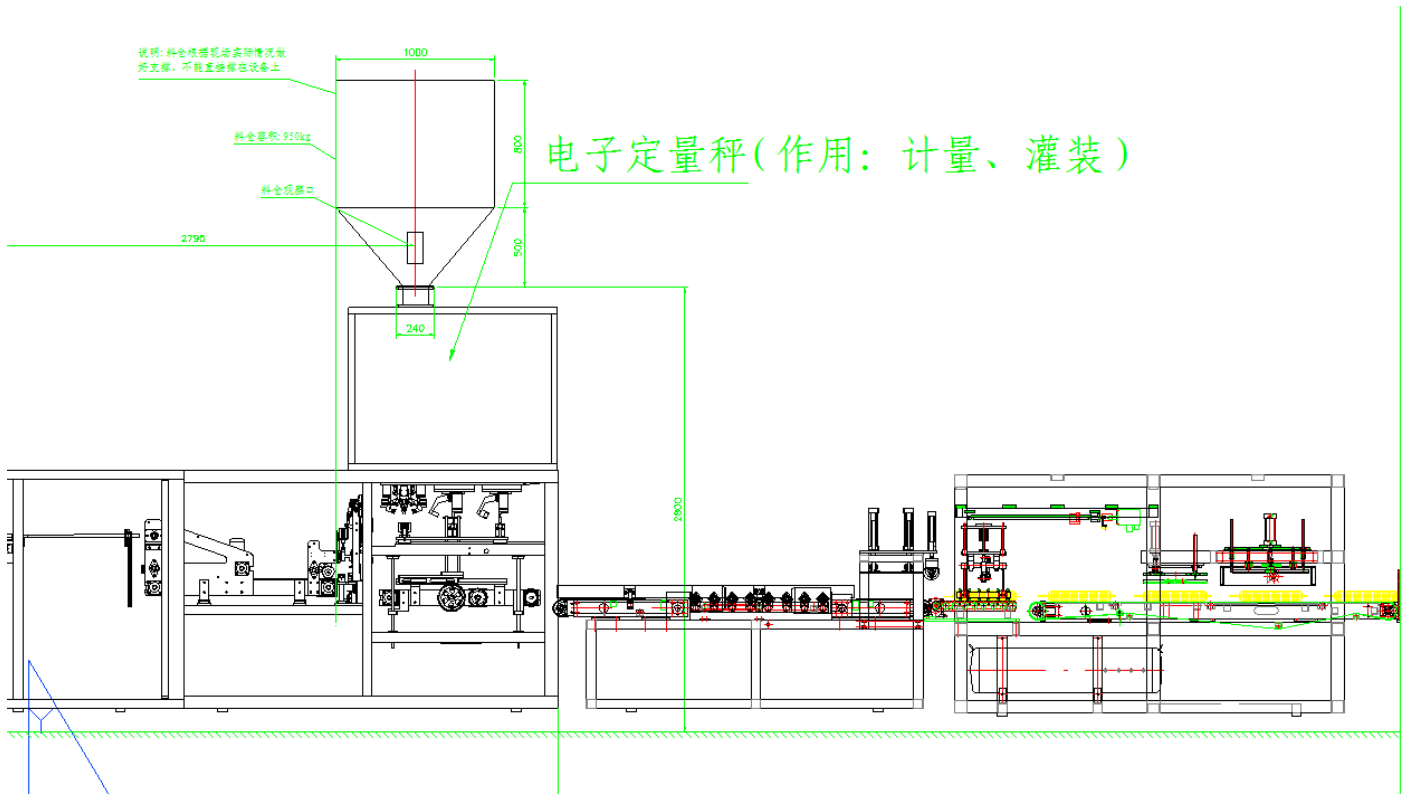

5) Bag Size Ranges

PZB-900-F8:

240mm ≤ bag width ≤ 340mm; 330mm ≤ bag length ≤ 530mm

vacuumed bag thickness ≤ 70

vacuumed bag length ≤ 430

vacuumed bag width ≤ 340

The actual bag samples are needed to be tested

PZB-900-10 制袋参数图纸:

5.0kg: opa1.5/pe12.5

10kg: opa1.5/pe14.5

适用范围

一、包装部分适用范围

1、自动上袋封口机(Ordinary packing)

F10: 300mm ≤ 包装袋宽度 bag width ≤ 400mm

460mm ≤ 包装袋外长度 bag length ≤ 600mm (在此范围内可能可以用)